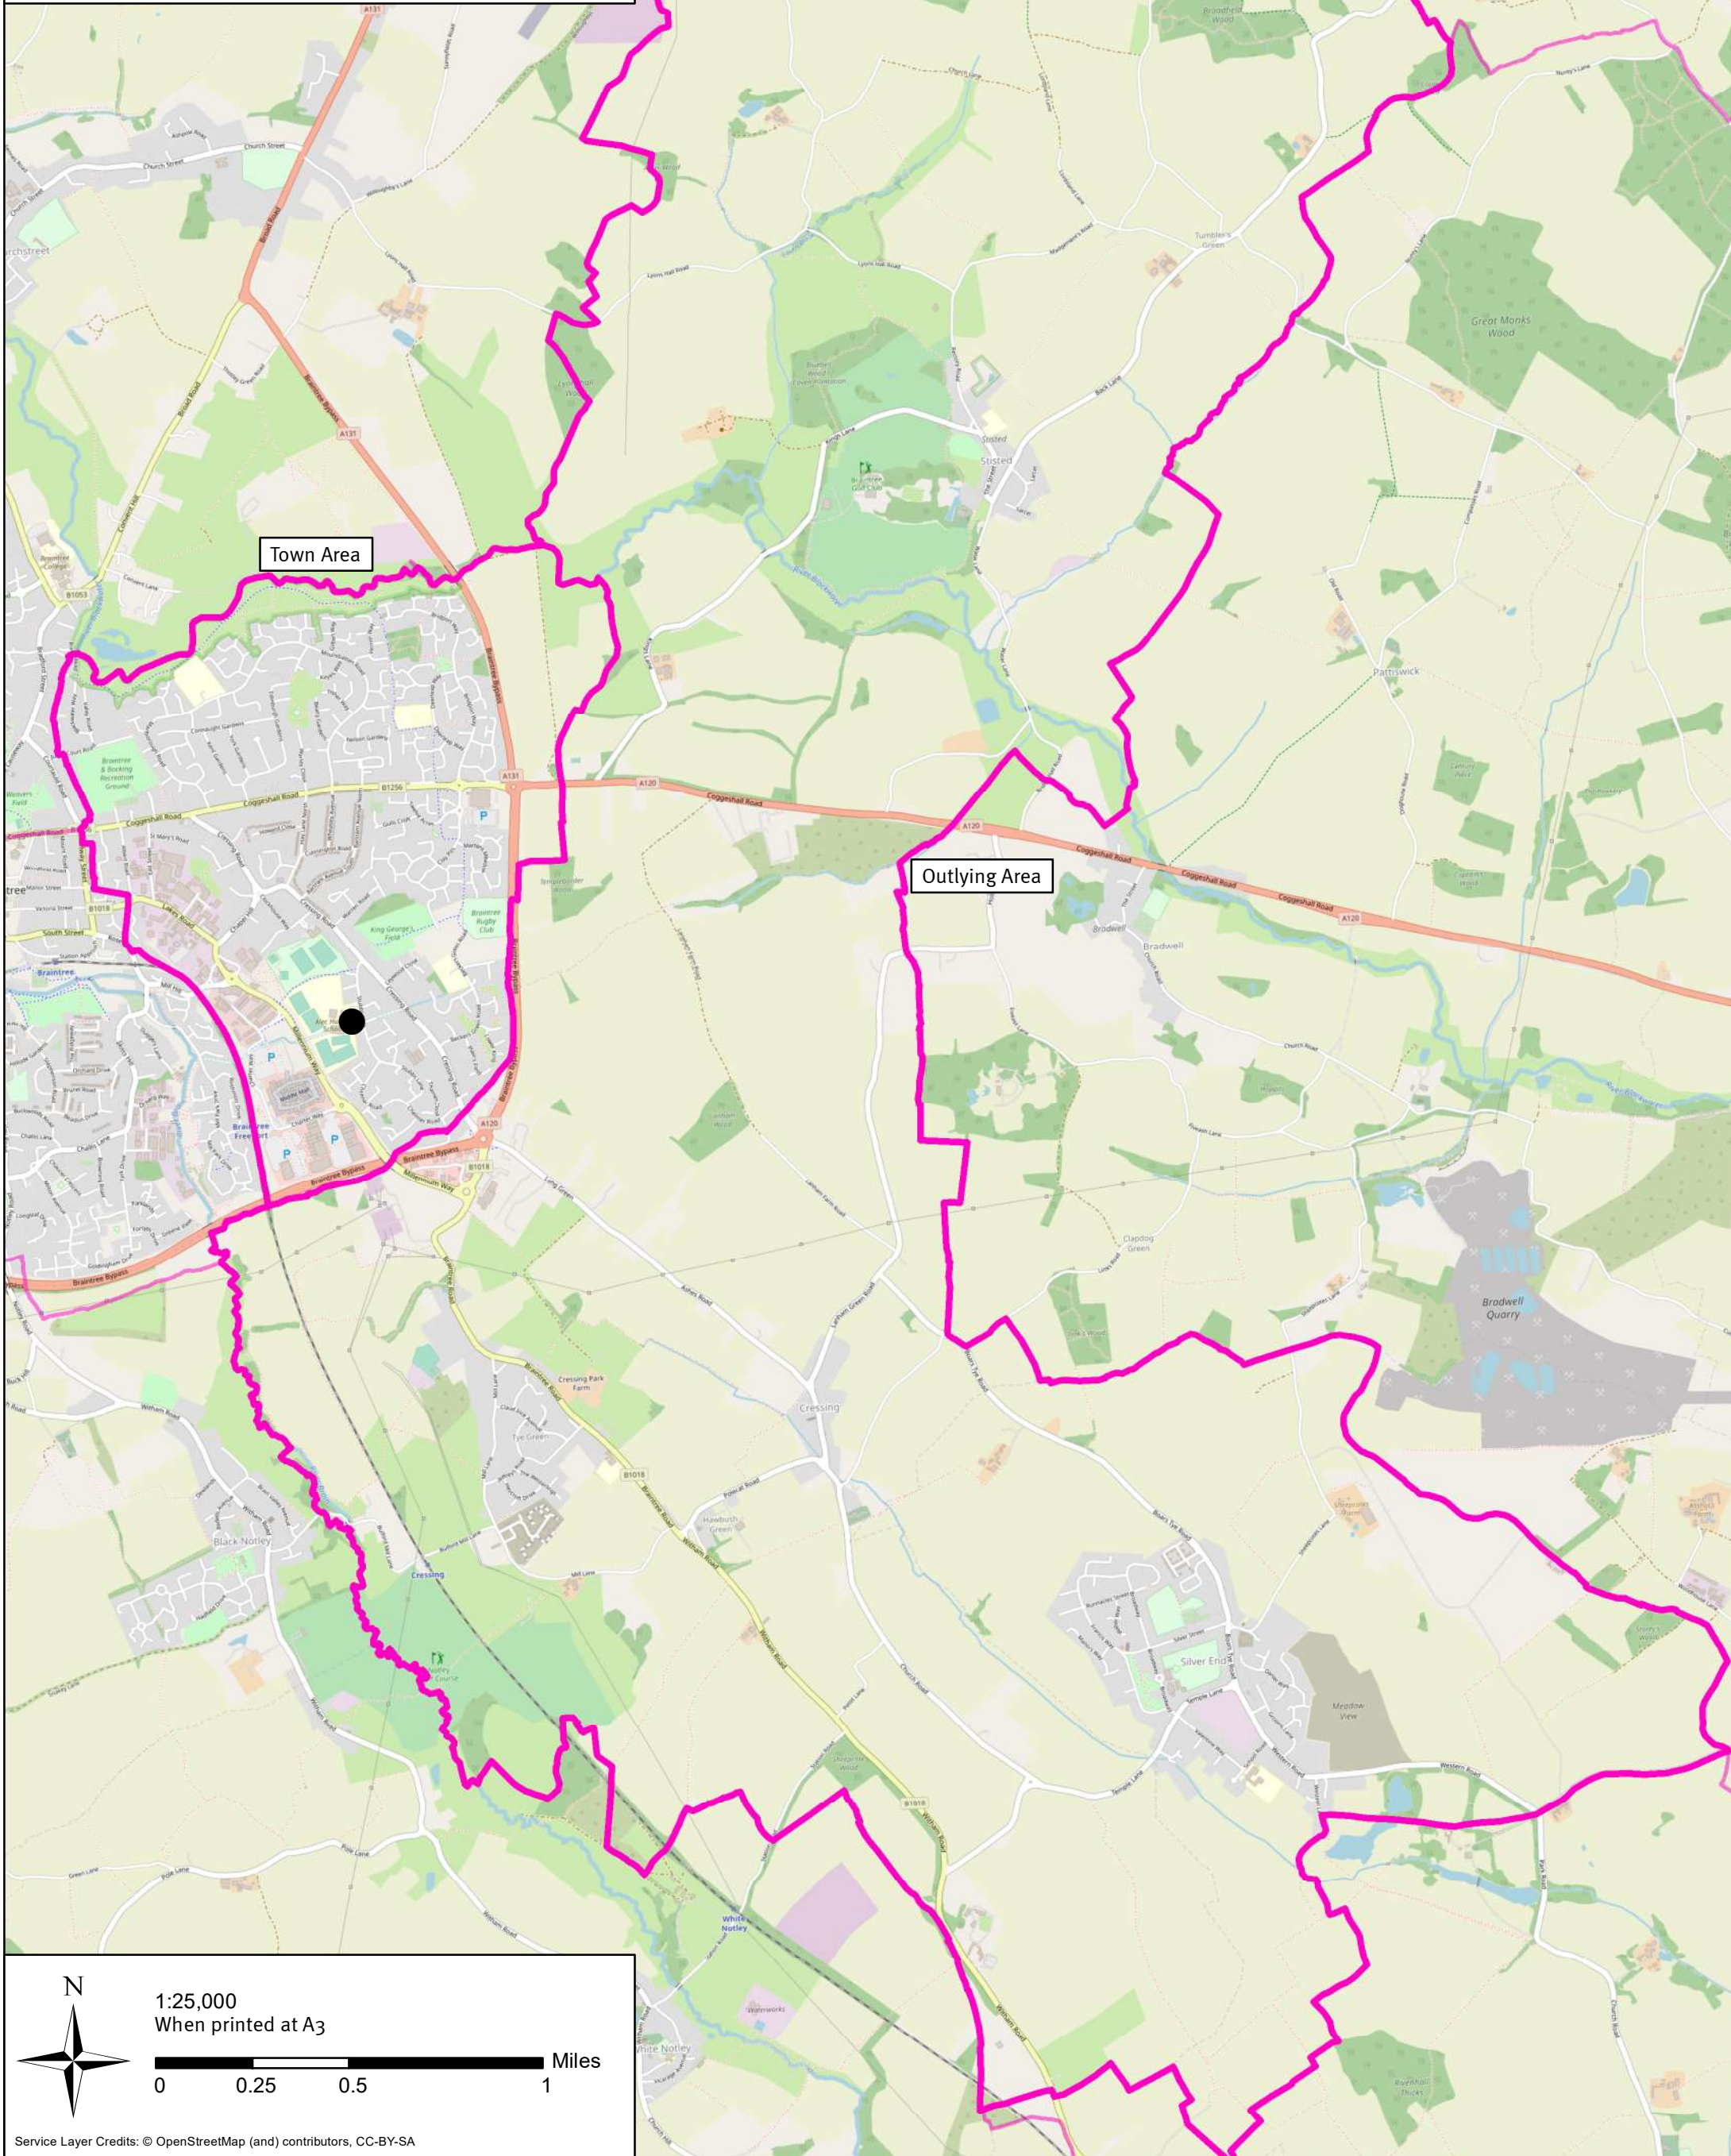

# Alec Hunter Academy, Braintree, Admissions Areas

Secondary Priority Admissions Area (2021 admissions)

Alec Hunter Academy

Town Area

Outlying Area

1:25,000  
When printed at A3